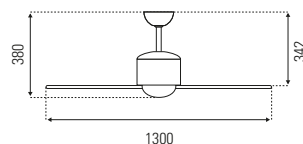

Fan Lights: Krypton (FLF12533), Pronto (FLF15033)
Accessories: 600mm/900mm Downrods (FD110600/
FD110900 Series)