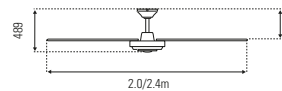

RHINO

HIGH PERFORMANCE = ENERGY SAVING

- Energy efficient 35w DC motor
- 2.0m OR 2.4m Aluminium Blades (sold separately)
- Blades available in Black with Black or Yellow caps, or White with White and Yellow caps
- Quick and easy installation
- Easy control Summer/Winter setting
- Tropicly rated
- 11° blade pitch

REMOTE CONTROL INCLUDED

- Fan OFF/ON
- 6 adjustable speed control to suit your comfort
- Reversing function for all year use
- Easy setup pairing between remote & receiver
- 65K possible code combinations for independent fan control

DETAILS & PRODUCT OPTIONS

Model #	Size	Lamp	Colours
FC479009	Motor only	-	BC, WH
FC47920L	Blades only 2.0m		BK-BK/YL WH-WH/YL
FC47924L	Blades only 2.4m		BK-BK/YL WH-WH/YL

Accessories: 150mm/300mm/460mm/600mm/900mm
Downrods (FD479150/FD479300/FD479460/
FD479600/FD479900 Series)

COLOUR OPTIONS