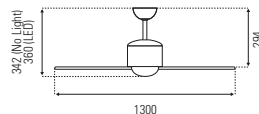

### DETAILS & PRODUCT OPTIONS

Model #	Size	Lamp	Colours
FC370133	1300	-	BC, WH
FC378133	1300	12w LED	BC, WH

SPEED SETTING	1	2	3	4	5	6
AIRFLOW (m <sup>3</sup> /hr)	2,307	3,692	5,759	7,206	8,664	10,128

**Accessories:** 600mm/900mm Downrods (FD360600/  
FD360900 Series, FD231134/FD240134 Series)