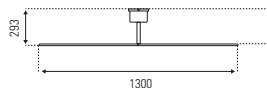

LILY

HIGH PERFORMANCE UP TO 80% ENERGY SAVING

- Energy efficient 35w DC motor
- Quick and easy installation
- Easy control Summer/Winter setting
- TROPICALLY RATED
- 1300mm (52") PC blades
- 15° blade pitch
- 11,193m³/hr maximum air movement

REMOTE CONTROL INCLUDED

- Fan OFF/ON
- 6 adjustable speed control to suit your comfort
- Reversing function for all year use
- Easy setup pairing between remote & receiver
- 65K possible code combinations for independent fan control

DETAILS & PRODUCT OPTIONS

Model #	Size	Lamp	Colours
FC410133	1300	-	BC, WH

SPEED SETTING	1	2	3	4	5	6
AIRFLOW (m³/hr)	2,379	4,206	6,251	7,998	9,664	11,193

COLOUR OPTIONS