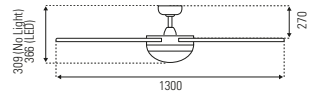

Sea Breeze
TECHNOLOGY

Accessories: 600mm/900mm Downrods (FD130600/
FD130900 Series)