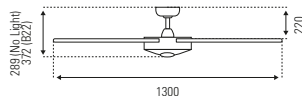

Accessories: 900mm Downrods (FD400900 Series)

COLOUR OPTIONS