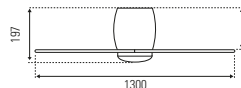

LIMA

HIGH PERFORMANCE UP TO 79% ENERGY SAVING

- Energy efficient 35w DC motor
- Quick and easy installation
- Easy control Summer/Winter setting
- Tropically rated
- 1300mm (52") PC blades
- 14° blade pitch
- 10,078m³/hr maximum air movement

REMOTE CONTROL INCLUDED

- Fan OFF/ON
- 6 adjustable speed control to suit your comfort
- Reversing function for all year use
- Easy setup pairing between remote & receiver
- 65K possible code combinations for independent fan control

DETAILS & PRODUCT OPTIONS			
Model #	Size	Lamp	Colours
FC460133	1300	-	BC, WH

SPEED SETTING	1	2	3	4	5	6
AIRFLOW (m³/hr)	2,404	3,935	5,700	7,136	8,949	10,078

COLOUR OPTIONS