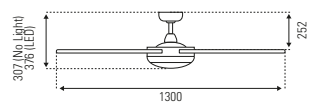

### DETAILS & PRODUCT OPTIONS

Model #	Size	Lamp	Colours
FC260134	1300	-	BS, WH
FC262134	1300	B22 Max 2x20w CFL* or 2x40w GLS	BS, WH
FC263134	1300	16w LED	BS, WH

(\*globes not included)

SPEED SETTING	1	2	3	4	5	6
AIRFLOW (m <sup>3</sup> /hr)	2,580	4,314	5,844	7,434	9,323	11,038