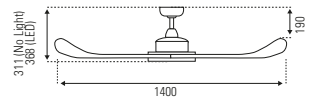

Accessories: 600mm/900mm Downrods (FD360600/
FD360900 Series, FD231134/FD240134 Series)