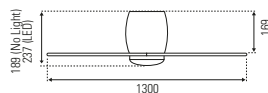

### DETAILS & PRODUCT OPTIONS

Model #	Size	Lamp	Colours
FC380133	1300	-	BC, WH
FC388133	1300	12w LED	BC, WH

SPEED SETTING	1	2	3	4	5	6
AIRFLOW (m <sup>3</sup> /hr)	2,262	3,872	5,316	8,561	10,107	11,590

**Accessories:** 600mm/900mm Downrods (FD360600/  
FD360900 Series, FD231134/FD240134 Series)