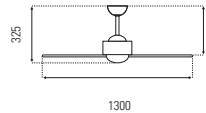

5
YEAR
MOTOR
WARRANTY

2
YEAR
IN HOME
WARRANTY

RIO

HIGH PERFORMANCE UP TO 81% ENERGY SAVING

- Energy efficient 35w DC motor
- Quick and easy installation
- Easy control Summer/Winter setting
- Tropically rated
- 1300mm (52") Plywood blades
- 15° blade pitch
- 10,191m³/hr maximum air movement

REMOTE CONTROL INCLUDED

- Fan OFF/ON
- 6 adjustable speed control to suit your comfort
- Reversing function for all year use
- Easy setup pairing between remote & receiver
- 65K possible code combinations for independent fan control

DETAILS & PRODUCT OPTIONS

Model #	Size	Lamp	Colours
FC440133	1300	-	BC, WH

SPEED SETTING	1	2	3	4	5	6
AIRFLOW (m³/hr)	2,424	3,944	5,735	7,146	8,962	10,191

Accessories: 600mm/900mm Downrods
(FD360600/FD231134/FD240134 Series)

COLOUR OPTIONS