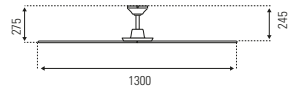

Accessories: 900mm Downrods (FD420900WH)