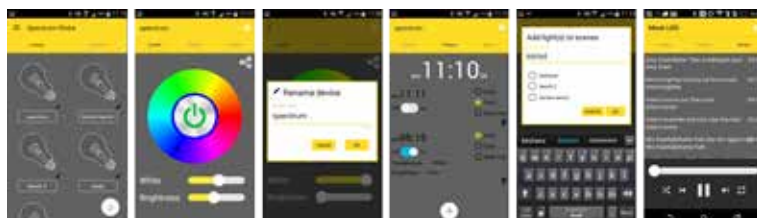

SPECTRUM

SMART RGB LED DOWNLIGHT

Smartphone is not included and is used for illustration purposes only.

240V	9W	SMD LED			80°	CRI(Ra) >83	90mm		
------	----	---------	--	--	-----	-------------	------	--	--

via app

Colourful: With 16 million colours to choose from, you can adjust the Spectrum downlight to suit every activity and mood. Play music on your phone and sync the colour changes to your favourite tune.

Convenient: Control multiple downlights in a room or in separate rooms within the range*.

Smart: Turn the light on and off at any time by programming each downlight or group of up to five lights. Pre-program downlight to turn on/off even if you are away (on holiday).

Simple: Download the free Spectrum Pro app, pair and start playing.

FEATURES

- Colour changing RGB.
- Warm White, Cool White and Daylight control,
- Rated for IC Abutted and Covered usage to allow for covering with thermal insulation.
- Control up to 5 lights.
- Timer and grouping functions.
- Pair with free **Spectrum Pro** app.
- SAA approved with integrated dimmable LED driver.
- 0.8m flex & plug fitted.
- 1 Year Warranty.