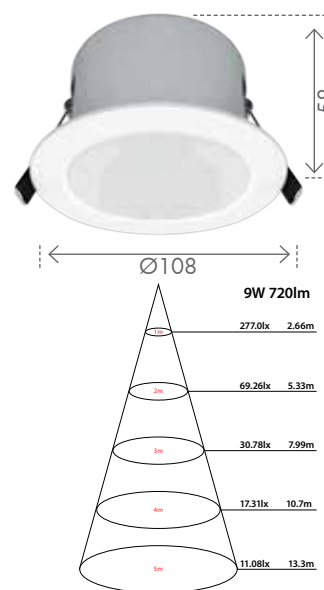

Scan QR code or go to App Store and Google Play to download the free Spectrum Pro app to your smart phone.